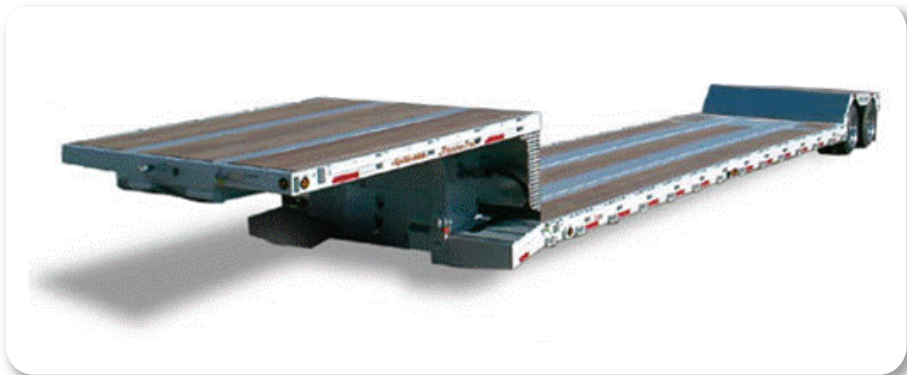

TECHNICAL BULLETIN 48' Double Drop Trailer

48' Double Drop Trailer

FEATURES
• Overall Length 48'
• Overall Width 102"
• 30 Ton Capacity
• Mechanical Removable Gooseneck
• 29" Clear Deck Length
• 20" Deck Height
• 30" King Pin Position